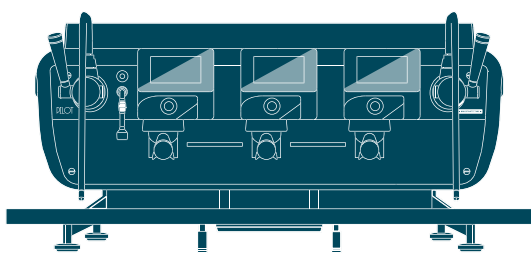

# Pilot

Pilot is the first single boiler machine of Barista Attitude range. His name, Pilot, represents the ability to lead through a storm, as a «*pilota*», the Italian translation of the name.

Each product of Barista Attitude range indeed embrace words that encompass the sea. This machine represents a tool with which a barista can easily navigate to create consistent coffee in a very simple way.

# EXPERIMENTATION

Pilot is designed to make the life of barista easier.

A wide work area with led and two or three different screens, one on each group, allow a simple and quickly usage of the machine.

Two long steam wands that provide the barista a wide range of movements without the risk to burn thanks to the cool touch cover.

Two easy-to-use levers to purge and steam and an adjustable drip tray complete the design and features of the machine.

*SINGLEBOILER 2GR*

*SINGLEBOILER 3GR*