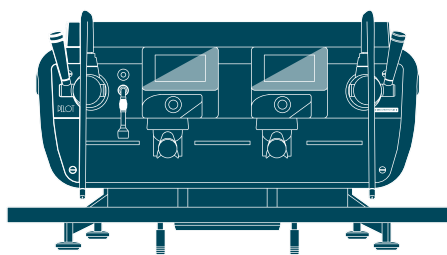

# Pilot

Pilot is the first single boiler machine of Barista Attitude range. His name, Pilot, represents the ability to lead through a storm, as a «*pilota*», the Italian translation of the name.

Each product of Barista Attitude range indeed embrace words that encompass the sea. This machine represents a tool with which a barista can easily navigate to create consistent coffee in a very simple way.

# EXPERIMENTATION

Pilot is designed to make the life of barista easier.

A wide work area with led and two or three different screens, one on each group, allow a simple and quickly usage of the machine.

Two long steam wands that provide the barista a wide range of movements without the risk to burn thanks to the cool touch cover.

Two easy-to-use levers to purge and steam and an adjustable drip tray complete the design and features of the machine.

*SINGLEBOILER 2GR*

*SINGLEBOILER 3GR*